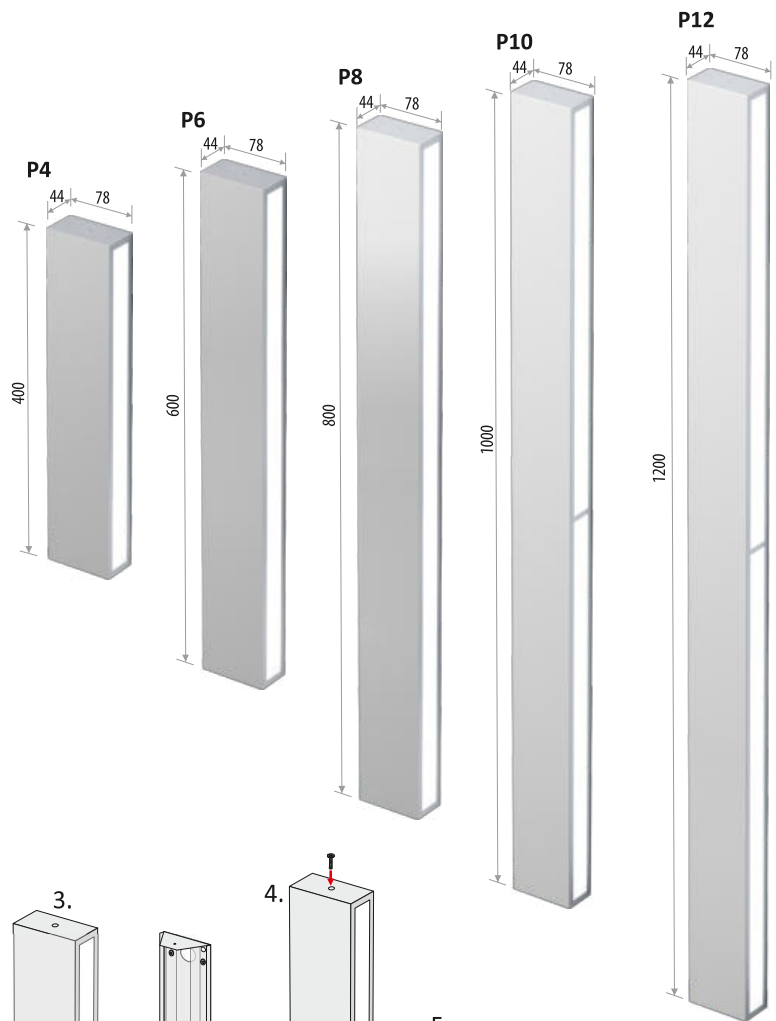

POSTA

P4/.../...	176 led	13,2 W	IP 20	CW > 6000K LM: 616lm	230V AC
P4/.../.../IP44	176 led	13,2 W	IP 44	NW 4000K LM: 616lm WW 3000K LM: 616lm	
P6/.../...	272 led	20,4 W	IP 20	CW > 6000K LM: 952lm	LED
P6/.../.../IP44	272 led	20,4 W	IP 44	NW 4000K LM: 952lm WW 3000K LM: 952lm	
P8/.../...	416 led	27,6 W	IP 20	CW > 6000K LM: 1288lm	A D
P8/.../.../IP44	416 led	27,6 W	IP 44	NW 4000K LM: 1288lm WW 3000K LM: 1288lm	
P10/.../...	464 led	34,8 W	IP 20	CW > 6000K LM: 1624lm	AL WH BL GL
P10/.../.../IP44	464 led	34,8 W	IP 44	NW 4000K LM: 1624lm WW 3000K LM: 1624lm	
P12/.../...	560 led	42,0 W	IP 20	CW > 6000K LM: 1936lm	
P12/.../.../IP44	560 led	42,0 W	IP 44	NW 4000K LM: 1936lm WW 3000K LM: 1936lm	